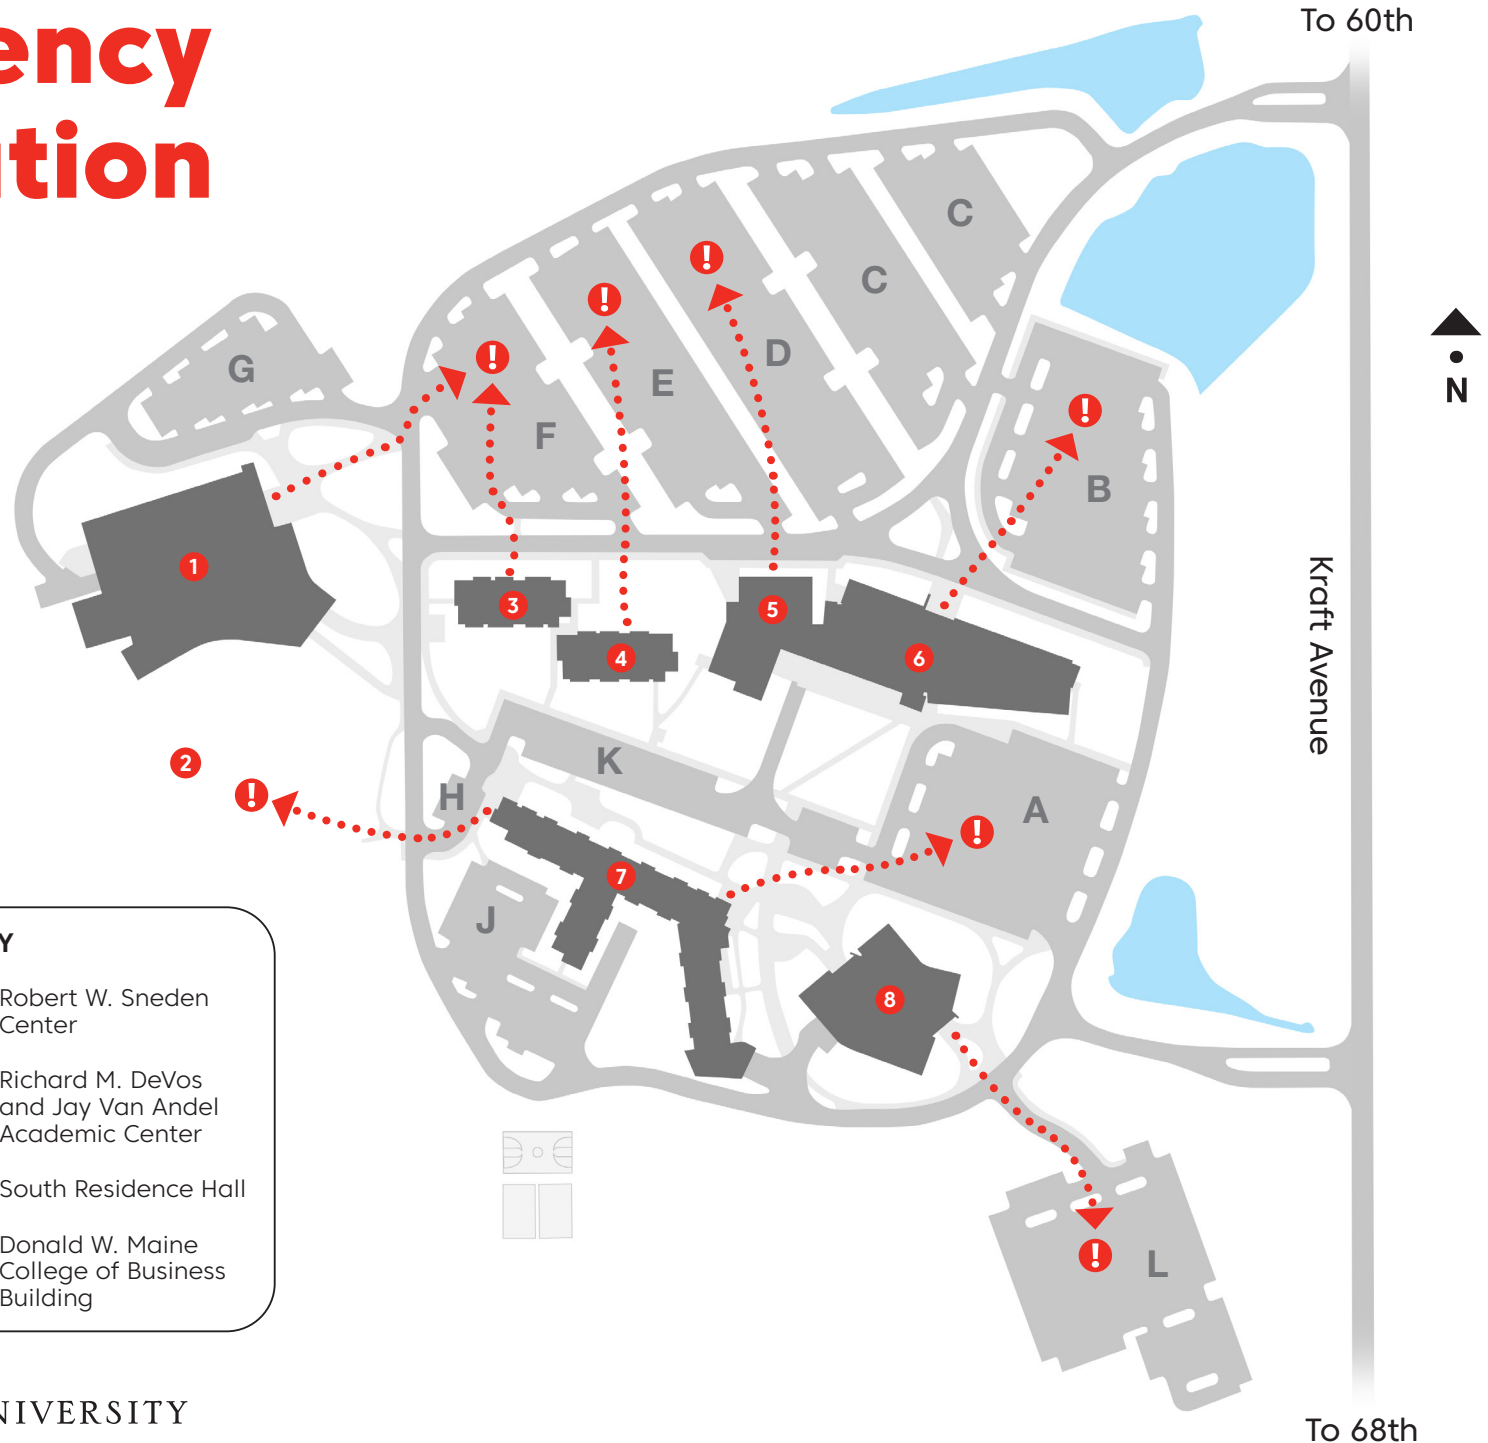

Emergency Evacuation Routes

.....
Evacuation routes

! Gathering locations

DIRECTORY	
1 Student Center	5 Robert W. Sneden Center
2 Turf Field	6 Richard M. DeVos and Jay Van Andel Academic Center
3 Peter C. and Pat Cook Residence Hall	7 South Residence Hall
4 Fred and Lena Meijer Residence Hall	8 Donald W. Maine College of Business Building