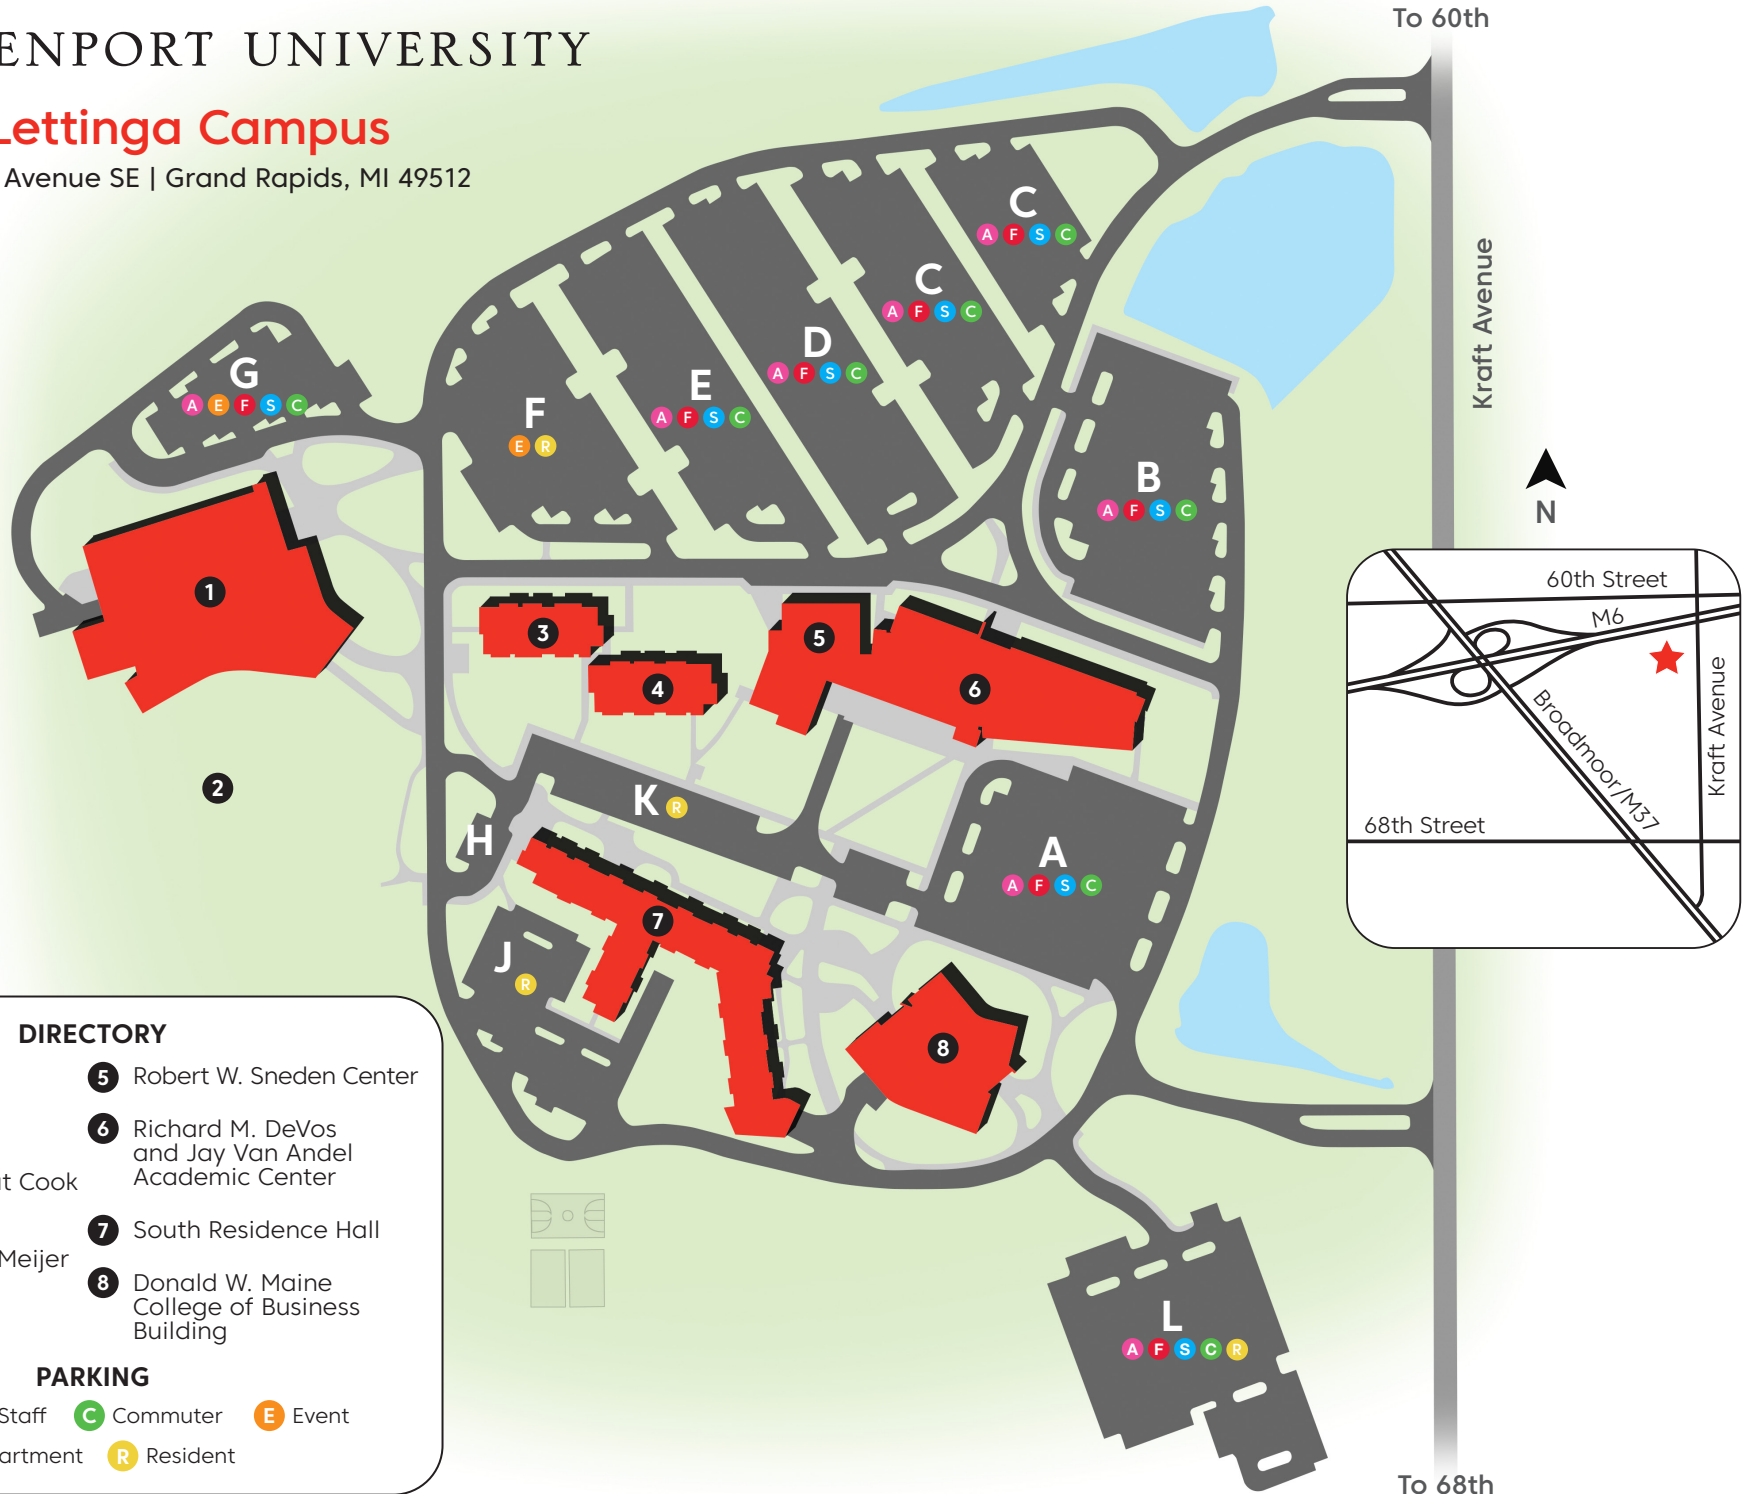

W.A. Lettinga Campus

6191 Kraft Avenue SE | Grand Rapids, MI 49512

DIRECTORY

- | | |
|--|--|
| 1 Student Center | 5 Robert W. Sneden Center |
| 2 Turf Field | 6 Richard M. DeVos and Jay Van Andel Academic Center |
| 3 Peter C. and Pat Cook Residence Hall | 7 South Residence Hall |
| 4 Fred and Lena Meijer Residence Hall | 8 Donald W. Maine College of Business Building |

PARKING

- | | | | |
|-------------|------------|------------|---------|
| F Faculty | S Staff | C Commuter | E Event |
| A Apartment | R Resident | | |